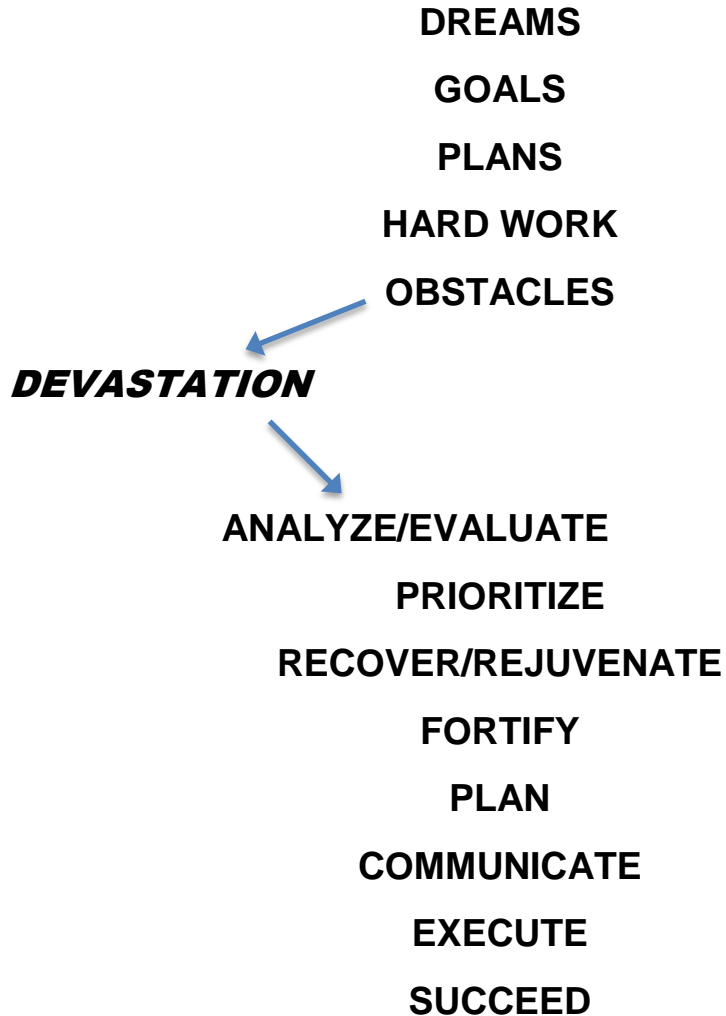

The Road To Leadership Success

By Ronald P. Smyser

Ron Smyser, Founder and Chairman of Spinnaker Leadership Associates, Inc., is an experienced, straightforward, no-nonsense leadership coach and business management consultant.